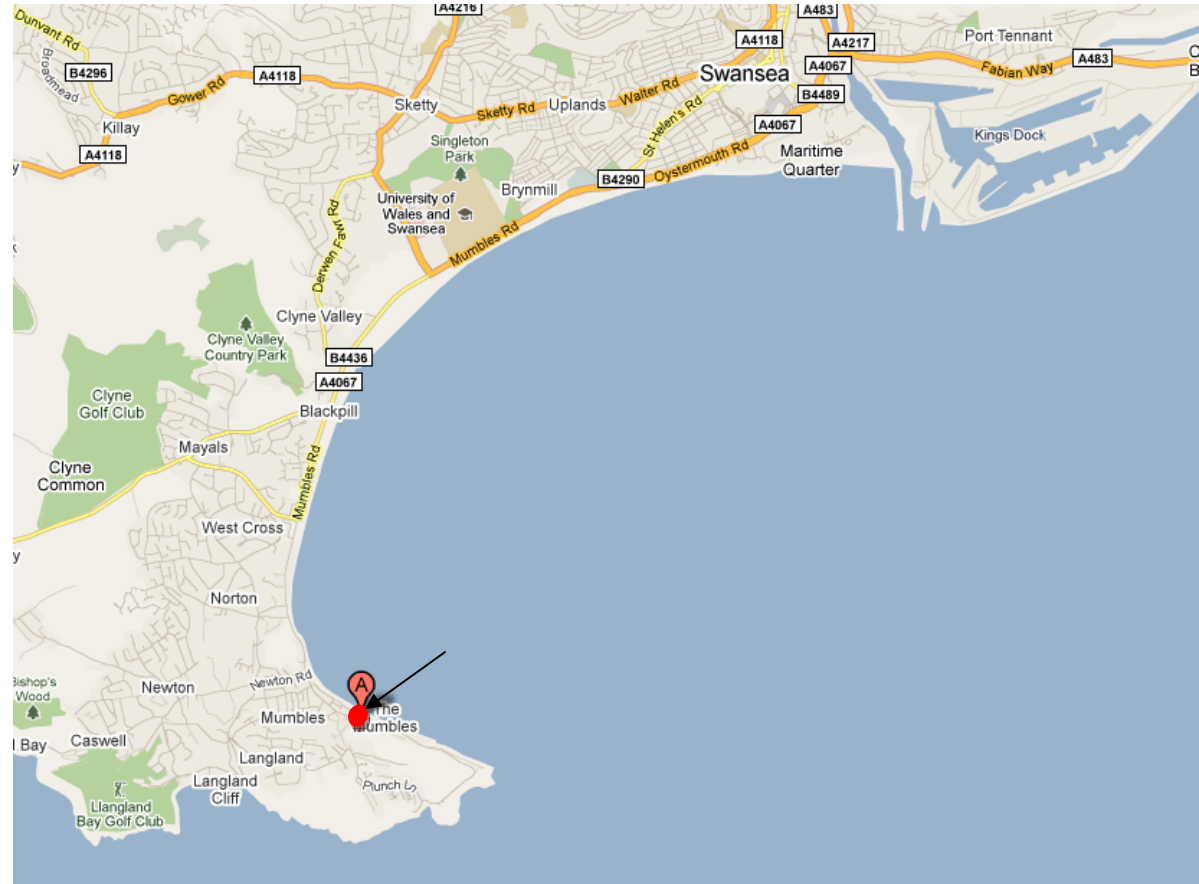

Directions

Catch 22 Media are located just behind the Red Café in the Mumbles. Driving from Swansea, take the Mumbles road. Eventually you will come to the village of the Mumbles, and we are located just up the side of the Red Café. Easily accessible via the M4 (junction 42) and Swansea Train Station.

a. Catch 22 Media
Red Cafe
646 Mumbles Road
Mumbles
Swansea
SA3 3EA

t. 020 8571 1197

m. 07982 252 765

e. bobbycole@catch22media.co.uk

Parking is available directly outside the Red Café on the Road, and is completely free,

We look forward to seeing you!

Bobby Cole
Catch 22 Media

Catch 22 Media